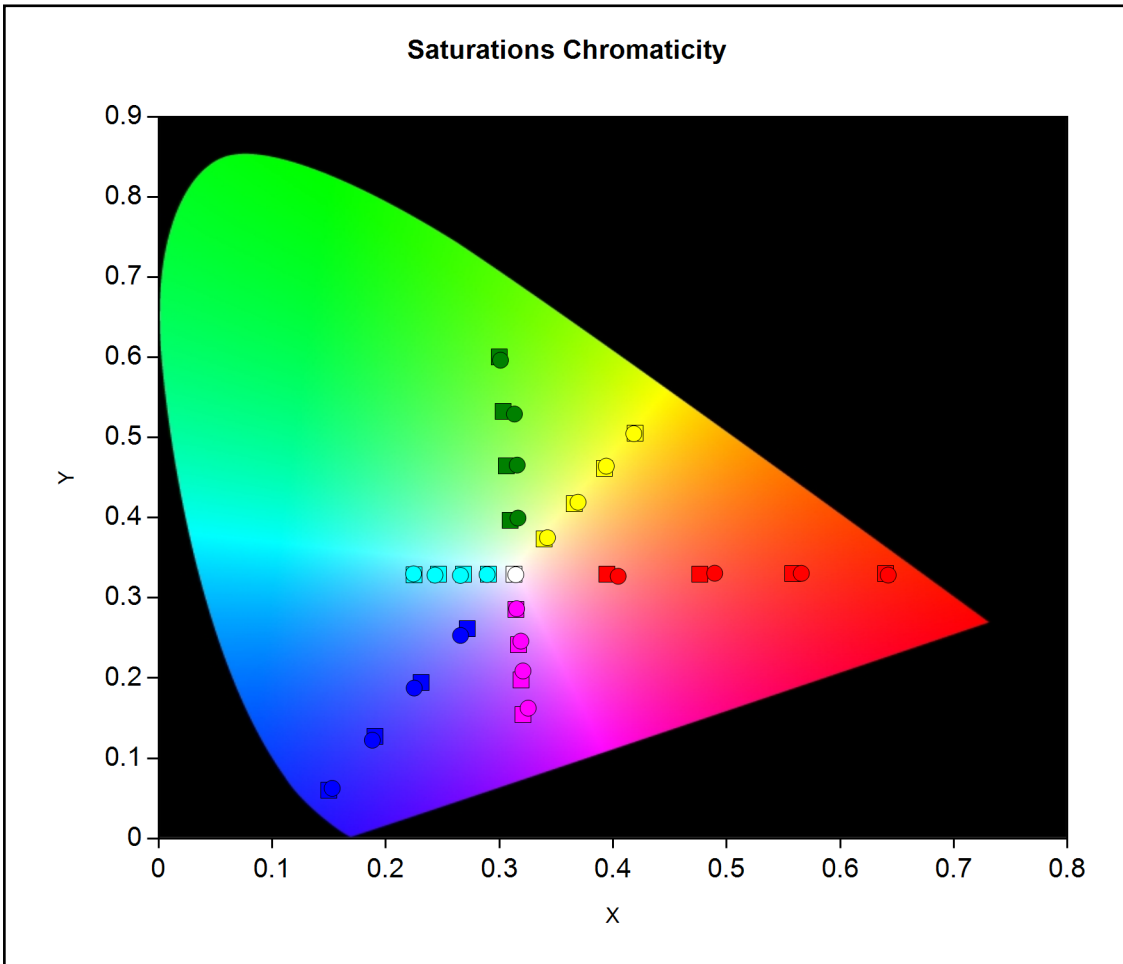

Advanced Color Management Report

27/11/2015

Saturation dE Average	
Blue	1.66
Cyan	0.83
Green	1.72
Magenta	1.43
Red	1.68
Yellow	0.76