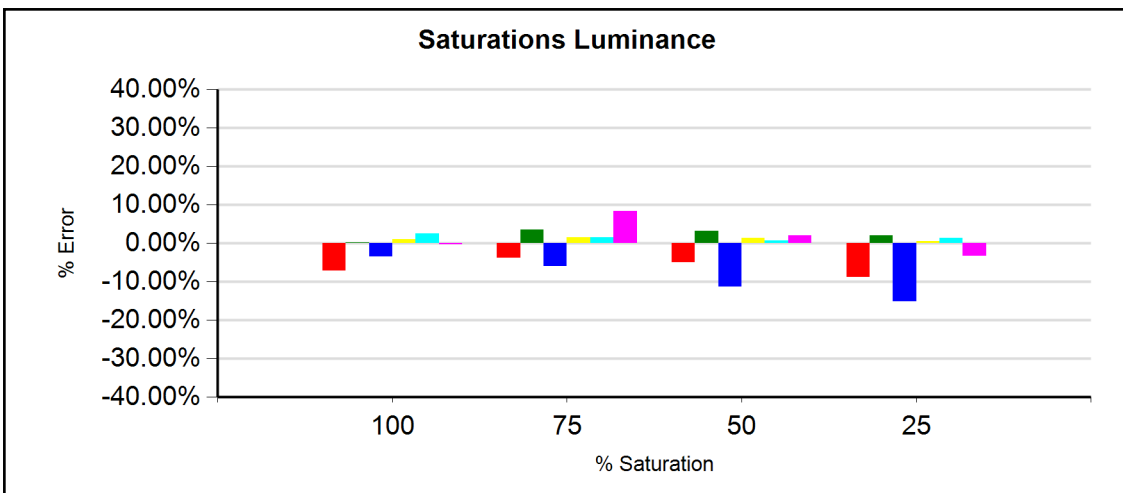

Advanced Color Management Report

27/11/2015

Saturation dE Average	
Blue	1.66
Cyan	0.83
Green	1.72
Magenta	1.43
Red	1.68
Yellow	0.76