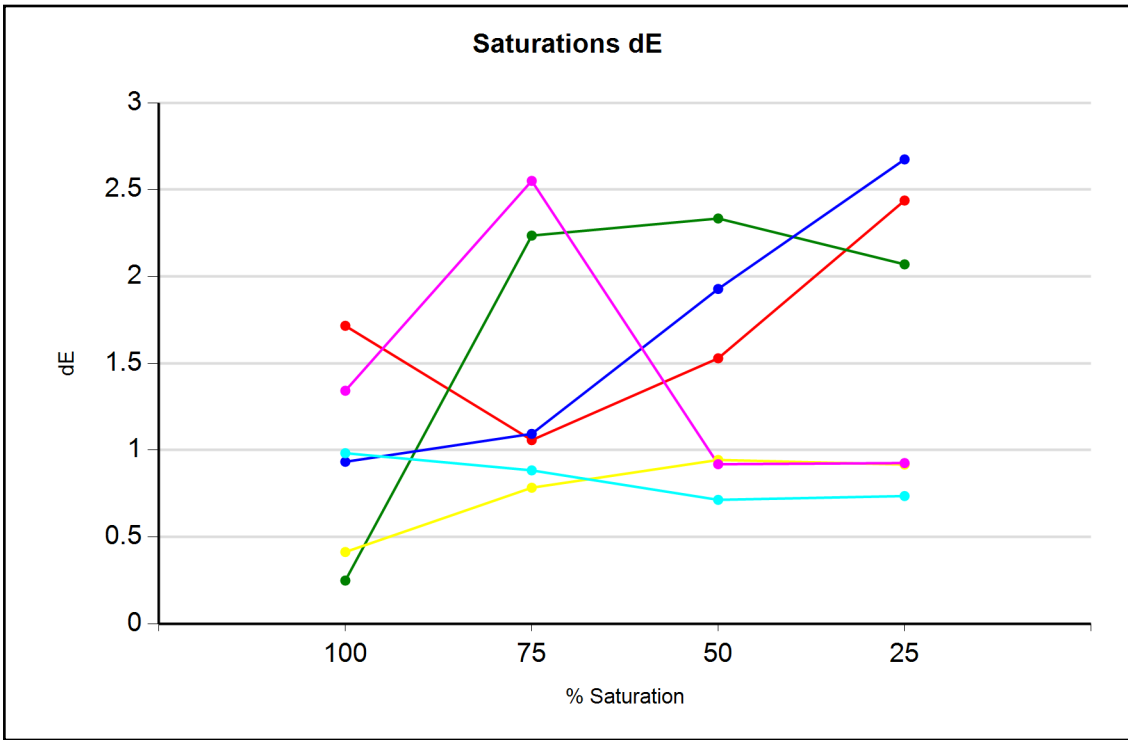

Advanced Color Management Report

27/11/2015

Saturation dE Average	
Blue	1.66
Cyan	0.83
Green	1.72
Magenta	1.43
Red	1.68
Yellow	0.76